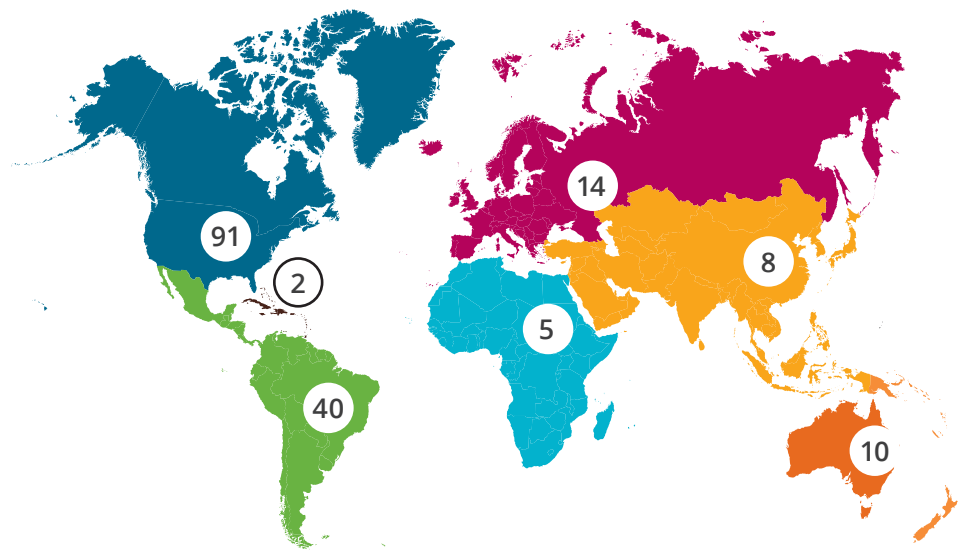

Temples Throughout the World

More facts and statistics can be found at newsroom.ChurchofJesusChrist.org.

TOTAL NUMBER OF TEMPLES IN OPERATION: 170

NORTH AMERICA

St. George Utah
 Logan Utah
 Manti Utah
 Salt Lake City Utah
 Laie Hawaii
 Cardston Alberta
 Mesa Arizona
 Idaho Falls Idaho
 Los Angeles California
 Oakland California
 Ogden Utah
 Provo Utah
 Washington D.C.
 Seattle Washington
 Jordan River Utah
 Atlanta Georgia
 Boise Idaho
 Dallas Texas
 Chicago Illinois
 Denver Colorado
 Portland Oregon
 Las Vegas Nevada
 Toronto Ontario
 San Diego California
 Orlando Florida
 Bountiful Utah
 Mount Timpanogos Utah
 St. Louis Missouri
 Vernal Utah
 Monticello Utah
 Anchorage Alaska

Spokane Washington
 Columbus Ohio
 Bismarck North Dakota
 Columbia South Carolina
 Detroit Michigan
 Halifax Nova Scotia
 Regina Saskatchewan
 Billings Montana
 Edmonton Alberta
 Raleigh North Carolina
 St. Paul Minnesota
 Kona Hawaii
 Albuquerque New Mexico
 Louisville Kentucky
 Palmyra New York
 Fresno California
 Medford Oregon
 Memphis Tennessee
 Reno Nevada
 Nashville Tennessee
 Montreal Quebec
 Baton Rouge Louisiana
 Oklahoma City Oklahoma
 Houston Texas
 Birmingham Alabama
 Boston Massachusetts
 Winter Quarters Nebraska
 Columbia River Washington
 Snowflake Arizona
 Lubbock Texas
 Nauvoo Illinois

CENTRAL AMERICA

Guatemala City Guatemala
San Jose Costa Rica
Panama City Panama
San Salvador El Salvador
Quetzaltenango Guatemala
Tegucigalpa Honduras

SOUTH AMERICA

Sau Paulo Brazil
Santiago Chile
Lima Peru
Buenos Aires Argentina

Bogota Colombia
Guayaquil Ecuador
Cochabamba Bolivia
Caracas Venezuela
Recife Brazil
Porto Alegre Brazil
Montevideo Uruguay
Campinas Brazil
Asuncion Paraguay
Curitiba Brazil
Manaus Brazil
Cordoba Argentina
Trujillo Peru
Concepcion Chile
Barranquilla Colombia
Fortaleza Brazil
Arequipa Peru