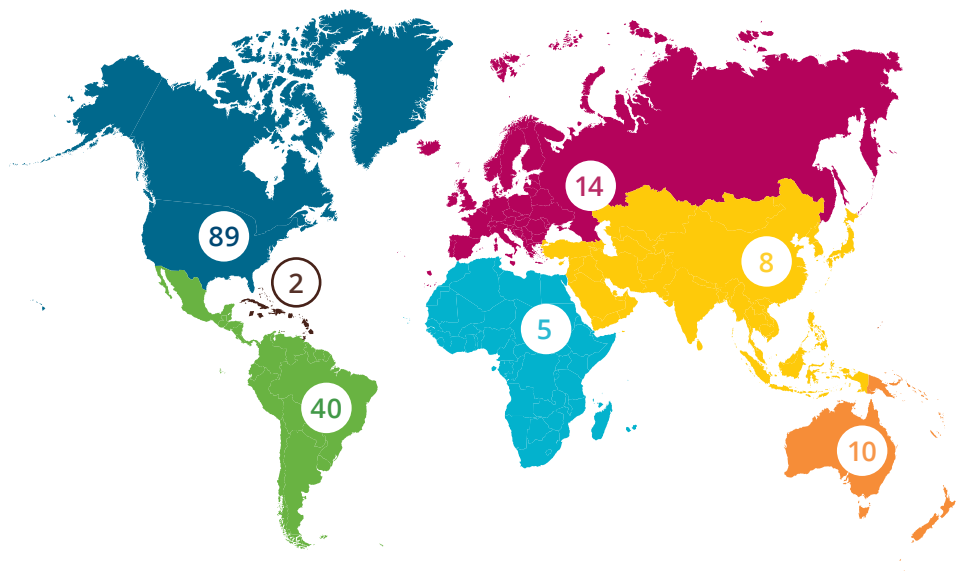

Temples Throughout the World

More facts and statistics can be found at newsroom.ChurchofJesusChrist.org.

TOTAL NUMBER OF TEMPLES IN OPERATION:

168

AFRICA

Johannesburg South Africa
 Accra Ghana
 Aba Nigeria
 Kinshasa Democratic Republic of Congo
[Durban South Africa](#)

EUROPE

Bern Switzerland
 London England
 Freiberg Germany
 Stockholm Sweden
 Frankfurt Germany
 Preston England
 Madrid Spain
 The Hague Netherlands
 Copenhagen Denmark
 Helsinki Finland
 Kyiv Ukraine
 Paris France
 Rome Italy
 Lisbon Portugal

ASIA

Tokyo Japan
 Manila Philippines
 Taipei Taiwan
 Seoul Korea
 Hong Kong China
 Fukuoka Japan
 Cebu Philippines
 Sapporo Japan

SOUTH AMERICA

São Paulo Brazil
 Santiago Chile
 Lima Peru
 Buenos Aires Argentina
 Bogotá Colombia
 Guayaquil Ecuador
 Cochabamba Bolivia
 Caracas Venezuela
 Recife Brazil
 Porto Alegre Brazil
 Montevideo Uruguay
 Campinas Brazil
 Asunción Paraguay
 Curitiba Brazil
 Manaus Brazil
 Córdoba Argentina
 Trujillo Peru
 Concepción Chile
 Barranquilla Colombia
 Fortaleza Brazil
 Arequipa Peru

CARIBBEAN

Port-au-Prince, Haiti
 Santo Domingo Dominican Rep

CENTRAL AMERICA

Guatemala City Guatemala
 San Jose Costa Rica
 Panama City Panama
 San Salvador El Salvador

Quetzaltenango Guatemala
 Tegucigalpa Honduras